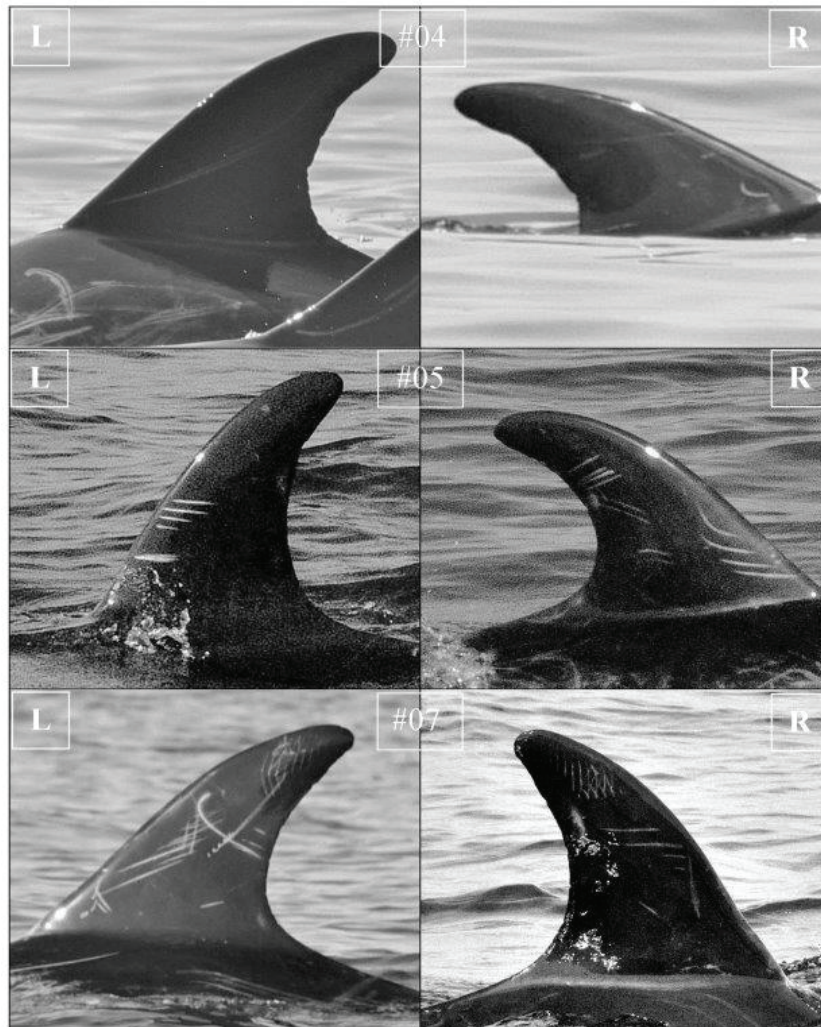

### Sightings of Risso's dolphin (*Grampus griseus*) off the southern coast of Linosa island (south-central Mediterranean Sea)

VALENTINA CORRIAS, FRANCESCO FILICIOTTO,  
FABIO GIARDINA

doi: [10.12681/mms.23648](https://doi.org/10.12681/mms.23648)

#### To cite this article:

CORRIAS, V., FILICIOTTO, F., & GIARDINA, F. (2021). Sightings of Risso's dolphin (*Grampus griseus*) off the southern coast of Linosa island (south-central Mediterranean Sea). *Mediterranean Marine Science*, 22(2), 387–392. <https://doi.org/10.12681/mms.23648>

## Sightings of Risso's dolphin (*Grampus griseus*) off the Southern coast of Linosa Island (south-central Mediterranean Sea)

Valentina CORRIAS, Francesco FILICIOTTO and Fabio GIARDINA

*Mediterranean Marine Science*, 2021, 22 (2)

**Fig.1:** Three individuals of Risso's dolphin re-sighted south of Linosa Island: individuals #04, #05 and #07 were sighted in 2014 and re-sighted in 2018 (#04) or in 2019 (#05 and #07). L, left side of the dorsal fin; R, right side of the dorsal fin.